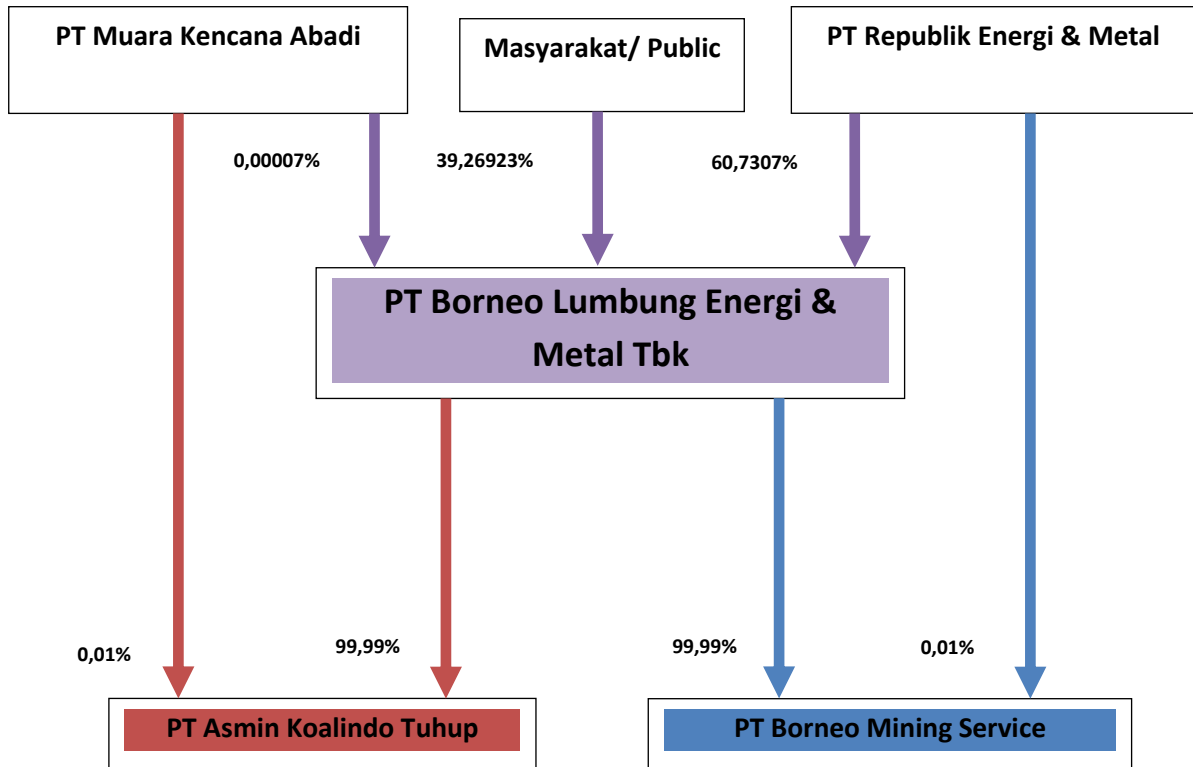

## STRUKTUR GRUP PERUSAHAAN/ COMPANY GROUP STRUCTURE

**Catatan/Note:**

- Garis ungu menunjukkan kepemilikan saham di PT Borneo Lumbang Energi & Metal Tbk /  
*purple line indicates shareholder composition of PT Borneo Lumbang Energi & Metal Tbk*
- Garis merah menunjukkan kepemilikan saham di PT Asmin Koalindo Tuhup/  
*Red line indicates shareholder composition of PT Asmin Koalindo Tuhup*
- Garis biru menunjukkan kepemilikan saham di PT Borneo Mining Service /  
*Blue line indicates shareholder composition of PT Borneo Mining Service*